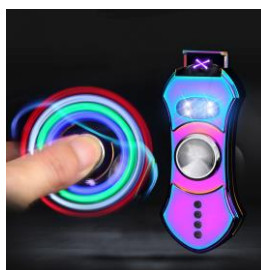

Packing:Gift Box
Carton:33.5*28.5*42.5cm
W.G:17KG
100pcs/ctn

YM-L201
Double cross arc lighter

Size:76*36*11m
Color:10 Colors

5.6-5.8