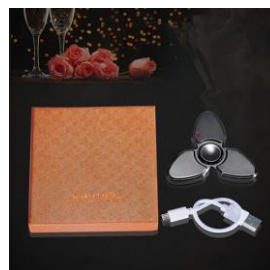

Model	Specification	price depend on quantity	Picture	Package	Note/packing list
YM-L001 spinner lighter	Top spinner Lighter Size:65*11mm Color: 5 Colors	4.8-5.5			Packing:Gift Box Carton:33.5*28.5*42.5cm W.G:17KG 100pcs/ctn
YM-L002 spinner lighter	With LED button Size:77*32*12mm Color:5 Colors	5.0-5.5			Packing:Gift Box Carton:33.5*28.5*42.5cm W.G:17KG 100pcs/ctn
YM-L003 spinner lighter	With LED button Size:76*36*11mm Color:5 Colors	4.5-4.8			Packing:Gift Box Carton:33.5*28.5*42.5cm W.G:17KG 100pcs/ctn
YM-L004 spinner lighter	With LED button Size:76*36*11mm Color:5 Colors	4.9-5.8			Packing:Gift Box Carton:33.5*28.5*42.5cm W.G:17KG 100pcs/ctn
YM-L005 spinner lighter	With LED button Size:76*36*11mm Color:4 Colors	5.3-5.5			Packing:Gift Box Carton:33.5*28.5*42.5cm W.G:17KG 100pcs/ctn

YM-L006  
spinner lighter

With LED button  
Size:76\*36\*11m  
Color:5 Colors

4.9-5.2

Packing:Gift Box  
Carton:33.5\*28.5\*42.5cm  
W.G:17KG  
100pcs/ctn

YM-L007  
spinner lighter

With LED button  
Size:76\*36\*11m  
Color:5 Colors

5.4-5.5

Packing:Gift Box  
Carton:33.5\*28.5\*42.5cm  
W.G:17KG  
100pcs/ctn

YM-L008  
spinner lighter

With LED button  
Size:76\*36\*11m  
Color: 4 Colors

3.89-4.19

Packing:Gift Box  
Carton:33.5\*28.5\*42.5cm  
W.G:17KG  
100pcs/ctn